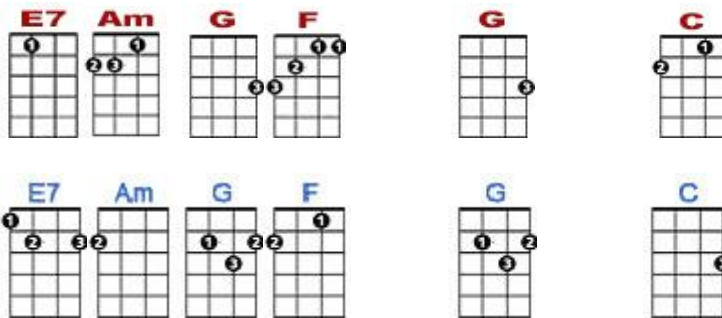

# Yesterday by The Beatles

Chord diagrams for C, E7, Am, and G. Below are two guitar staves with fret numbers: 2 0 0, 0 2 4, 0 2 3 2 0 0.

Yesterday, all my troubles seemed so far away.

Chord diagrams for F, G7, C, and G. Below are two guitar staves with fret numbers: 3 3 1 0, 2 0, 0 2 2.

Now it looks as though they're here to stay.

Chord diagrams for Am, G, F, and C. Below are two guitar staves with fret numbers: 0 0 2 0, 0 0.

Oh I be - lieve in yes-ter-day.

**2<sup>nd</sup> VERSE:**

Suddenly, I'm not half the man I used to be, there's a shadow hanging over me.  
 Oh yesterday won't set me free

**CHORUS:**

Why she had to go, I don't know, she wouldn't say.

I said some - thing wrong, now I long for yesterday. Yesterday ...

**3<sup>rd</sup> VERSE:**

..., love was such an easy game to play, now I need a place to hide away.  
 Oh I believe in Yesterday