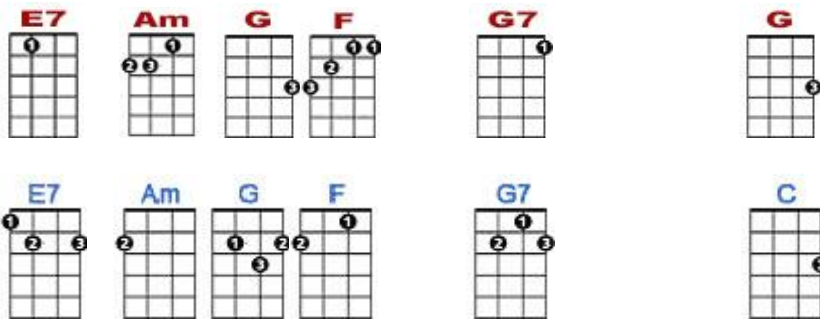

# Yesterday by The Beatles

Chord diagrams for C, E7, Am, and G. Below are two guitar staves with fret numbers: 2 0 0, 0 2 4, 0 2 3 2 0 0.

Yesterday, all my troubles seemed so far away.

Chord diagrams for F, G7, C, and G. Below are two guitar staves with fret numbers: 3 3 1 0, 2 0, 0 2 2.

Now it looks as though they're here to stay.

Chord diagrams for Am, G, F, and C. Below are two guitar staves with fret numbers: 0 0 2 0, 0 0.

Oh I be - lieve in yes-ter-day.

**2<sup>nd</sup> VERSE:**

Suddenly, I'm not half the man I used to be, there's a shadow hanging over me.  
 Oh yesterday won't set me free

**CHORUS:**

Why she had to go, I don't know, she wouldn't say.

I said some - thing wrong, now I long for yesterday. Yesterday ...

**3<sup>rd</sup> VERSE:**

..., love was such an easy game to play, now I need a place to hide away.  
 Oh I believe in Yesterday