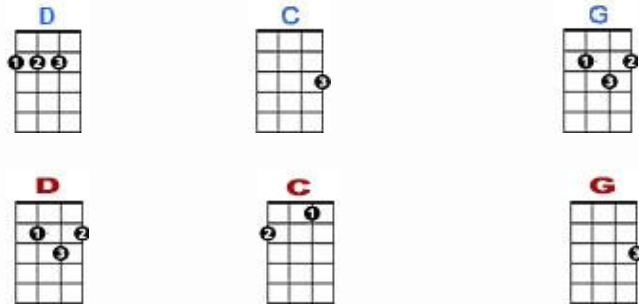

Chorus guitar fretboard diagram:

3 3 0 3 0 0 0 0 0 0 0 0 0 1 0 3

Dont worry bout a thing, cause every little thing is gonna be all right.

Verse guitar chord diagrams:

- G** (blue): 3rd fret, 1st string (1), 2nd fret, 2nd string (2), 3rd fret, 3rd string (3)
- G7** (blue): 3rd fret, 1st string (1), 2nd fret, 2nd string (2), 3rd fret, 3rd string (3), 4th fret, 4th string (4)
- C** (blue): 3rd fret, 5th string (3)
- Csus4** (blue): 3rd fret, 1st string (1), 2nd fret, 2nd string (2), 3rd fret, 3rd string (3), 4th fret, 4th string (4)
- C** (blue): 3rd fret, 5th string (3)
- G** (blue): 3rd fret, 1st string (1), 2nd fret, 2nd string (2), 3rd fret, 3rd string (3)
- G** (red): 3rd fret, 5th string (3)
- G9** (red): 3rd fret, 1st string (1), 2nd fret, 2nd string (2), 3rd fret, 3rd string (3), 4th fret, 4th string (4), 5th fret, 5th string (5)
- C** (red): 3rd fret, 5th string (3), 4th fret, 4th string (4)
- Csus4** (red): 3rd fret, 1st string (1), 2nd fret, 2nd string (2), 3rd fret, 3rd string (3), 4th fret, 4th string (4), 5th fret, 5th string (5)
- C** (red): 3rd fret, 5th string (3), 4th fret, 4th string (4)
- G** (red): 3rd fret, 5th string (3)

Verse guitar fretboard diagram:

3 3 3 3 0 3 0 0 0 0 0 0 0 0 1 0 3

Singing don't worry bout a thing, cause every little thing gonna be all right.

VERSE:

Rise up this mornin, smiled with the ris – in sun. Three little birds pitch by my doorstep