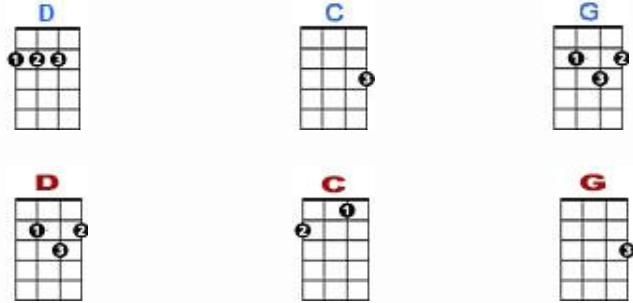

VERSE:

Rise up this mornin, smiled with the ris – in sun. Three little birds pitch by my doorstep