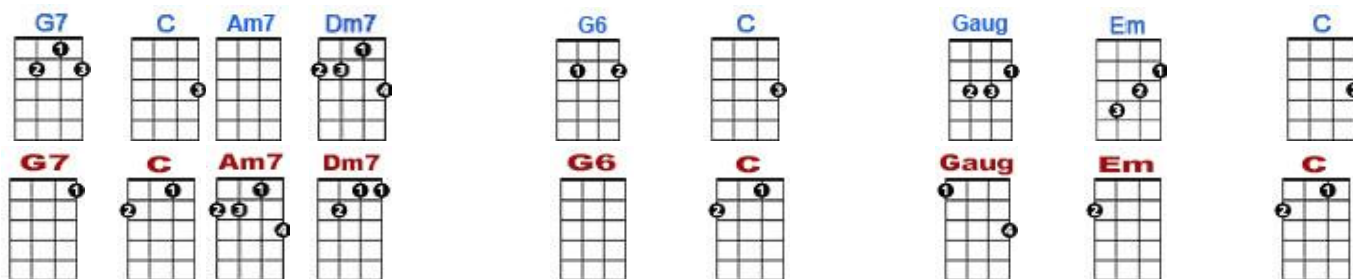

I'm Confessin' (That I Love You) by Doc Daugherty and Ellis Reynolds

Im confessin' that I love you. Tell me do you love me too?

I'm confessin' that I need you,

honest I do.

Need you every moment.

In your eyes I read such strange things, but your

lips de - ny they're true.

Will your answer really change things making me blue.

Ukulele chord diagrams for C7, F, Eaug, F, D7. Below are two staves of fret numbers: 0 1 0 and 1 3 3 1 3 1 3 1 3.

I'm afraid some day you'll leave me, sayin', "Can't we still be friends?" If you go you know

Ukulele chord diagrams for D, G7, Dm7, G7, C, Gaug, Em.

Two staves of fret numbers: 0 1 and 1 3 3 1 3 1 2 0 0 2 0 0 0.

you'll grieve me, all in life on you de - pends. Am I guessin' that you love me,

Ukulele chord diagrams for C, Gaug, Em, A7, D7, Dm, G7, C, Bbm6, C.

Two staves of fret numbers: 0 and 0 2 0 1 0 0 0 0 1 3 1 3 3 3 1 0 1.

dreaming dreams of you in vain. I'm confessin' that I love you o - ver a - gain.