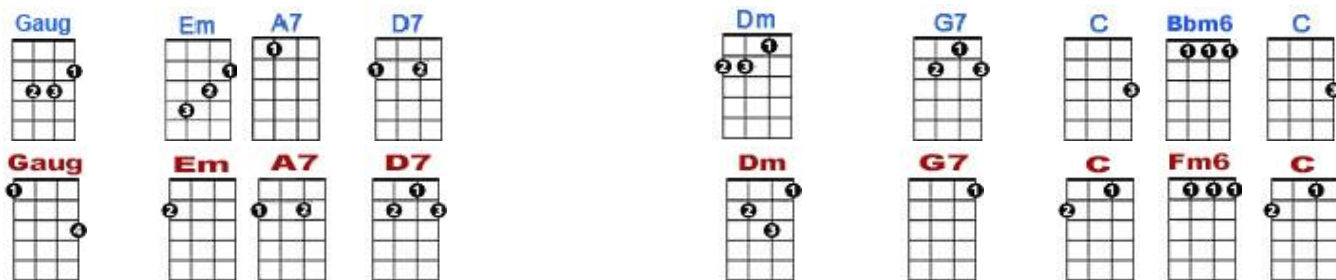

I'm Confessin' (That I Love You) by Doc Daugherty and Ellis Reynolds

Im confessin' that I love you. Tell me do you love me too?

I'm confessin' that I need you,

honest I do.

Need you every moment.

In your eyes I read such strange things, but your

lips de - ny they're true.

Will your answer really change things making me blue.

Ukulele chord diagrams for C7, F, Eaug, F, D7. Below are two staves of fret numbers: 0 1 0 and 1 3 3 1 3 1 3 1 3.

I'm afraid some day you'll leave me, sayin', "Can't we still be friends?" If you go you know

Ukulele chord diagrams for D, G7, Dm7, G7, C, Gaug, Em.

Two staves of fret numbers: 0 1 and 1 3 3 1 3 1 2 0 0 2 0 0 0.

you'll grieve me, all in life on you de - pends. Am I guessin' that you love me,

Ukulele chord diagrams for C, Gaug, Em, A7, D7, Dm, G7, C, Bbm6, C.

Two staves of fret numbers: 0 and 0 2 0 1 0 0 0 0 1 3 1 3 3 3 1 0 1.

dreaming dreams of you in vain. I'm confessin' that I love you o - ver a - gain.