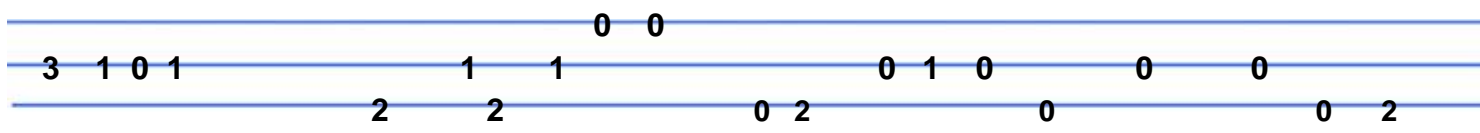

honest I do.

Need you every moment.

In your eyes I read such strange things, but your