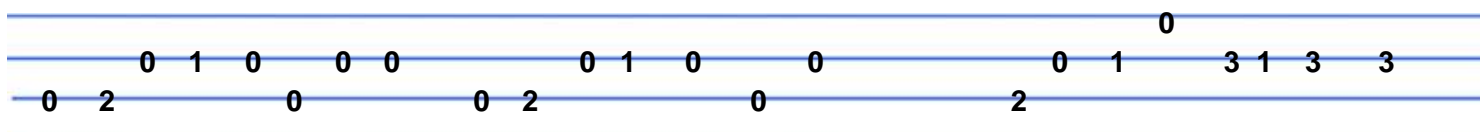

I'm Confessin' (That I Love You) by Doc Daugherty and Ellis Reynolds

Im confessin' that I love you. Tell me do you love me too?

I'm confessin' that I need you,