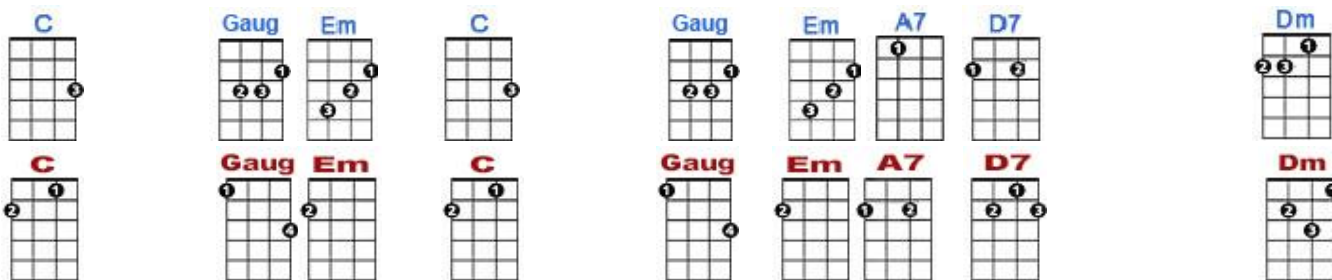

I'm Confessin' (That I Love You) by Doc Daugherty and Ellis Reynolds

Im confessin' that I love you. Tell me do you love me too?

I'm confessin' that I need you,

honest I do.

Need you every moment.

In your eyes I read such strange things, but your

lips de - ny they're true.

Will your answer really change things making me blue.

Ukulele chord diagrams for C7, F, Eaug, F, D7. Below are two staves of fret numbers: 0 1 0 and 1 3 3 1 3 1 3 1 3.

I'm afraid some day you'll leave me, sayin', "Can't we still be friends?" If you go you know

Ukulele chord diagrams for D, G7, Dm7, G7, C, Gaug, Em.

Two staves of fret numbers: 0 1 and 1 3 3 1 3 1 2 0 0 2 0 0 0.

you'll grieve me, all in life on you de - pends. Am I guessin' that you love me,

Ukulele chord diagrams for C, Gaug, Em, A7, D7, Dm, G7, C, Bbm6, C.

Two staves of fret numbers: 0 and 0 2 0 1 0 0 0 0 1 3 1 3 3 3 1 0 1.

dreaming dreams of you in vain. I'm confessin' that I love you o - ver a - gain.