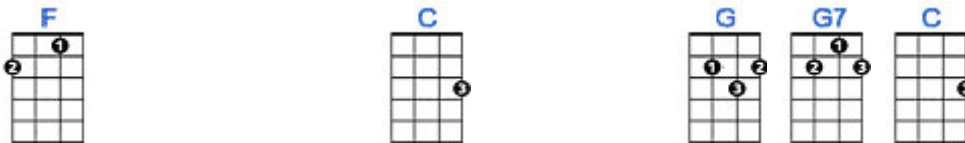

“Hey Jude” by the Beatles

VERSE

Hey Jude, don't make it bad. Take a sad song and make it better.

Remember to let her into your heart, then you can start to make it better

VERSE

Hey Jude, don't be afraid. You were made to go out and get her.
The minute you let her under your skin, then you begin to make it better.

REFRAIN

And any time you feel the pain, hey Jude, refrain

Don't carry the world upon your shoulder

For don't you know that it's just a fool who plays it cool

By making his world a little colder ... Na na na na na, na na na na

VERSE

Hey Jude don't let me down. You have found her, now go and get her
The minute you let her into your heart, Then you can start to make it better.

REFRAIN

So let it out and let it in, Hey Jude, begin. You're looking for someone to get closer.

But don't you know that it's just you, Hey Jude, you'll do, the movement you need

Is on your shoulder ... Na na na na na, na na na na

VERSE

Hey Jude, don't make it bad. Take a sad song and make it better
Remember to let her into your heart